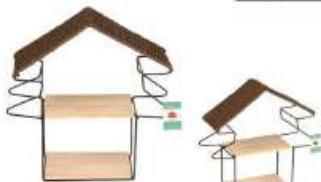

## METAL BASKET STORAGE BACK HOLDER

PICNIC

ZQ20-6475

Dish rack

ZQ20-6476

Dish rack

ZQ20-6479

Two-layer metal wire rack +100% cotton