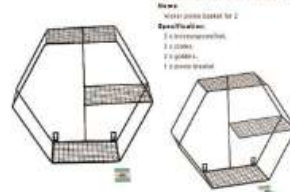

ZQ20-6480

Three-layer metal wire rack