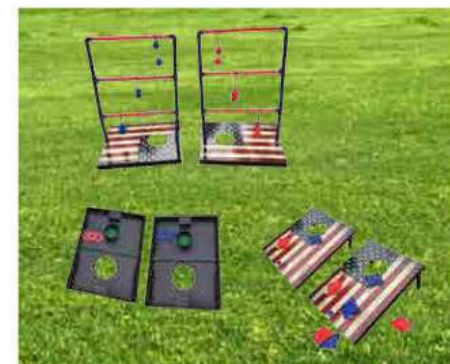

# BEAN TOSS GAME

**3091**  
• Size:90x60cm

**LED BEAN TOSS GAME**

**3109**  
• Size:90x60cm

**3107**  
• Bean toss game  
• product size: 50X29cm

**3108**  
• Bean toss game  
• product size: 40X30cm

**3110**  
• Size:66x25x1.9cm