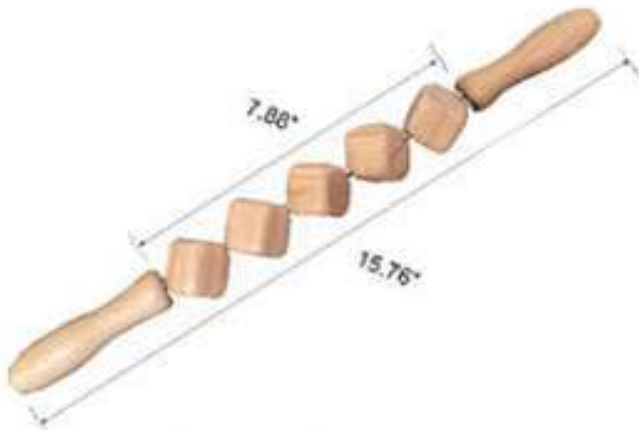

# Wooden Massage Tool

AM-1(Nine beads roller)

AM-2(Nine beads roller)

AM-3( Eleven beads roller)

AM-4(Twelve beads roller)

AM-5

AM-6

AM-7

AM-8(Four beads roller)

AM-9(Eight beads roller)

AM-10(Seven beads roller)

AM-11(Six beads roller)

AM-12(Nine beads roller)

AM-13(Five beads roller)

AM-14(Five beads roller)

AM-15(Four beads roller)

AM-16(Four beads roller)

AM-17

AM-18(24inch)

AM-19

AM-20

AM-21

AM-22

AM-23