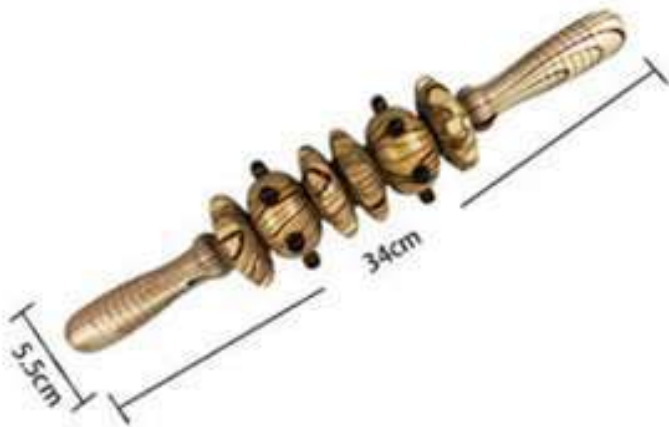

# Wooden Massage Tool

AM-1(Nine beads roller)

AM-2(Nine beads roller)

AM-3( Eleven beads roller)

AM-4(Twelve beads roller)

AM-5

AM-6

AM-7

AM-8(Four beads roller)

AM-9(Eight beads roller)

AM-10(Seven beads roller)

AM-11(Six beads roller)

AM-12(Nine beads roller)

AM-13(Five beads roller)

AM-14(Five beads roller)

AM-15(Four beads roller)

AM-16(Four beads roller)

AM-17

AM-18(24inch)

AM-19

AM-20

AM-21

AM-22

AM-23