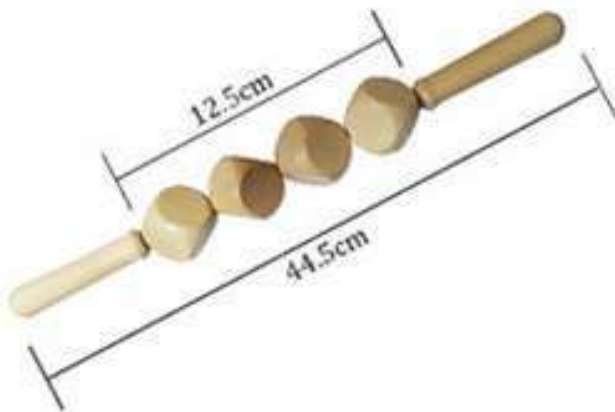

# Wooden Massage Tool

AM-1(Nine beads roller)

AM-2(Nine beads roller)

AM-3( Eleven beads roller)

AM-4(Twelve beads roller)

AM-5

AM-6

AM-7

AM-8(Four beads roller)

AM-9(Eight beads roller)

AM-10(Seven beads roller)

AM-11(Six beads roller)

AM-12(Nine beads roller)

AM-13(Five beads roller)

AM-14(Five beads roller)

AM-15(Four beads roller)

AM-16(Four beads roller)

AM-17

AM-18(24inch)

AM-19

AM-20

AM-21

AM-22

AM-23